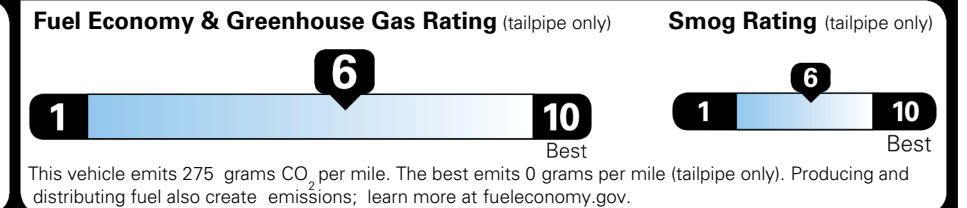

INLAND FREIGHT AND HANDLING \$ 1,545.00

TOTAL MANUFACTURER'S SUGGESTED RETAIL PRICE ▶ \$ 43,540.00

TOTAL ADDITIONAL WEIGHT: 15.0

*Additional terms and conditions apply.
 **Kia Connect may be currently unavailable for some Model Year 2022 and newer vehicles sold or purchased in Massachusetts; please see owners.kia.com for more information.
 NOTE: When you purchase this vehicle, Kia America, Inc. collects personal information you provide to the dealership. For information on our collection and use of personal information and your rights, please see our Privacy Policy on www.kia.com.

EPA DOT Fuel Economy and Environment

Gasoline Vehicle

You save \$750
 in fuel costs over 5 years compared to the average new vehicle.

Annual fuel cost \$1,550

Actual results will vary for many reasons, including driving conditions and how you drive and maintain your vehicle. The average new vehicle gets 29 MPG and costs \$8,500 to fuel over 5 years. Cost estimates are based on 15,000 miles per year at \$ 3.30 per gallon. MPGe is miles per gasoline gallon equivalent. Vehicle emissions are a significant cause of climate change and smog.