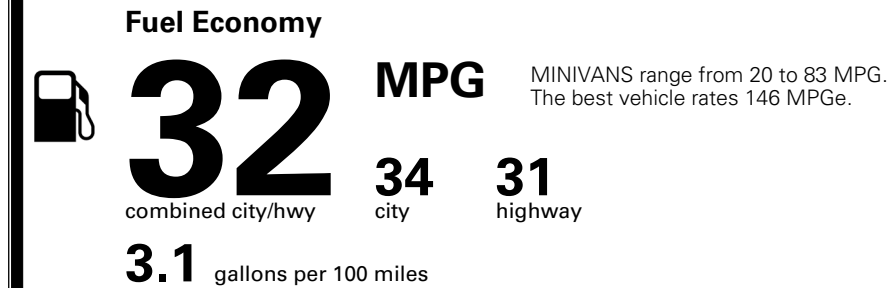

INLAND FREIGHT AND HANDLING \$ 1,545.00

TOTAL MANUFACTURER'S SUGGESTED RETAIL PRICE ▶ \$ 43,540.00

TOTAL ADDITIONAL WEIGHT: 15.0

*Additional terms and conditions apply.
 **Kia Connect may be currently unavailable for some Model Year 2022 and newer vehicles sold or purchased in Massachusetts; please see owners.kia.com for more information.
 NOTE: When you purchase this vehicle, Kia America, Inc. collects personal information you provide to the dealership. For information on our collection and use of personal information and your rights, please see our Privacy Policy on www.kia.com.

EPA DOT Fuel Economy and Environment

Gasoline Vehicle

You save \$750
 in fuel costs over 5 years compared to the average new vehicle.

Annual fuel cost \$1,550

Actual results will vary for many reasons, including driving conditions and how you drive and maintain your vehicle. The average new vehicle gets 29 MPG and costs \$8,500 to fuel over 5 years. Cost estimates are based on 15,000 miles per year at \$ 3.30 per gallon. MPGe is miles per gasoline gallon equivalent. Vehicle emissions are a significant cause of climate change and smog.