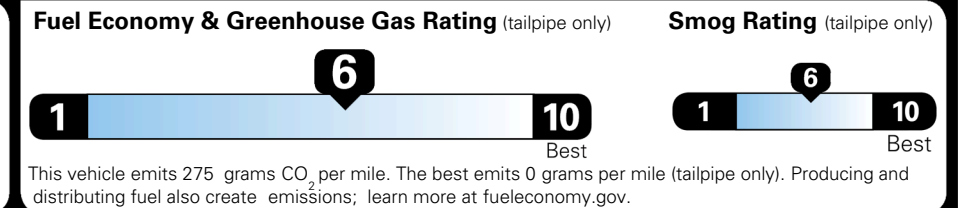

Actual results will vary for many reasons, including driving conditions and how you drive and maintain your vehicle. The average new vehicle gets 29 MPG and costs $8,500 to fuel over 5 years. Cost estimates are based on 15,000 miles per year at $ 3.30 per gallon. MPGe is miles per gasoline gallon equivalent. Vehicle emissions are a significant cause of climate change and smog.

fueleconomy.gov

Calculate personalized estimates and compare vehicles

GOVERNMENT 5-STAR SAFETY RATINGS

Overall Vehicle Score		Not Rated
Based on the combined rating of frontal, side and rollover. Should ONLY be compared to other vehicles of similar size and weight.		
Frontal	Driver	★★★★★
Crash	Passenger	★★★★
Based on the risk of injury in a frontal impact. Should ONLY be compared to other vehicles of similar size and weight.		
Side	Front seat	Not Rated
Crash	Rear seat	Not Rated
Star ratings based on the risk of injury in a side impact.		
Rollover		★★★★
Star ratings based on the risk of rollover in a single-vehicle crash.		

Star ratings range from 1 to 5 stars (★★★★★) with 5 being the highest.
Source: National Highway Traffic Safety Administration (NHTSA).
www.safercar.gov or 1-888-327-4236

Manufacturer's suggested retail price includes Manufacturer's recommended pre-delivery service. License and title fees, state and local taxes and other dealer installed options and accessories are not included in the manufacturer's suggested retail price.

PARTS CONTENT INFORMATION

FOR VEHICLES IN THIS CAR LINE U.S./CANADIAN PARTS CONTENT: 2 %

MAJOR SOURCES OF FOREIGN PARTS: KOREA: 90%

NOTE: PARTS CONTENT DOES NOT INCLUDE FINAL ASSEMBLY, DISTRIBUTION, OR OTHER NON-PARTS COSTS.

FOR THIS VEHICLE FINAL ASSEMBLY POINT: GWANGMYEONG, KOREA

COUNTRY OF ORIGIN ENGINE (MOTOR):

TRANSMISSION: KOREA