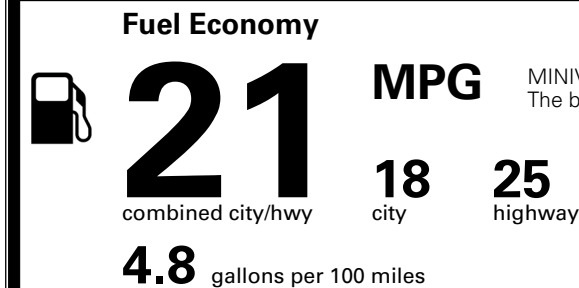

EPA DOT Fuel Economy and Environment

Gasoline Vehicle

MINIVANS range from 20 to 83 MPG. The best vehicle rates 146 MPGe.

You spend $3,250 more in fuel costs over 5 years compared to the average new vehicle.

Annual fuel cost $2,350