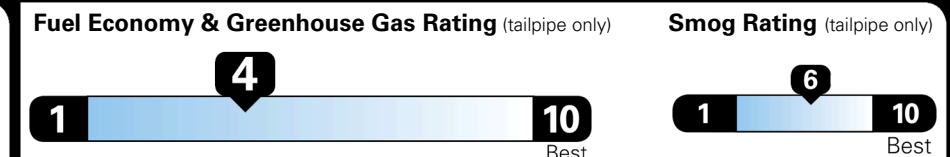

This vehicle emits 428 grams CO₂ per mile. The best emits 0 grams per mile (tailpipe only). Producing and distributing fuel also create emissions; learn more at fueleconomy.gov.

Actual results will vary for many reasons, including driving conditions and how you drive and maintain your vehicle. The average new vehicle gets 29 MPG and costs $8,500 to fuel over 5 years. Cost estimates are based on 15,000 miles per year at $ 3.30 per gallon. MPGe is miles per gasoline gallon equivalent. Vehicle emissions are a significant cause of climate change and smog.

fueleconomy.gov

Calculate personalized estimates and compare vehicles

GOVERNMENT 5-STAR SAFETY RATINGS

PARTS CONTENT INFORMATION

Overall Vehicle Score		Not Rated
Frontal	Driver	★★★★★
Crash	Passenger	★★★★
Side	Front seat	Not Rated
Crash	Rear seat	Not Rated
Rollover		★★★★

Star ratings range from 1 to 5 stars (★★★★★) with 5 being the highest. Source: National Highway Traffic Safety Administration (NHTSA). www.safercar.gov or 1-888-327-4236

Manufacturer's suggested retail price includes Manufacturer's recommended pre-delivery service. License and title fees, state and local taxes and other dealer installed options and accessories are not included in the manufacturer's suggested retail price.

FOR VEHICLES IN THIS CAR LINE U.S./CANADIAN PARTS CONTENT: 2 %

MAJOR SOURCES OF FOREIGN PARTS: KOREA: 95%

NOTE: PARTS CONTENT DOES NOT INCLUDE FINAL ASSEMBLY, DISTRIBUTION, OR OTHER NON-PARTS COSTS.

FOR THIS VEHICLE FINAL ASSEMBLY POINT: GWANGMYEONG, KOREA

COUNTRY OF ORIGIN
ENGINE (MOTOR): KOREA
TRANSMISSION: KOREA