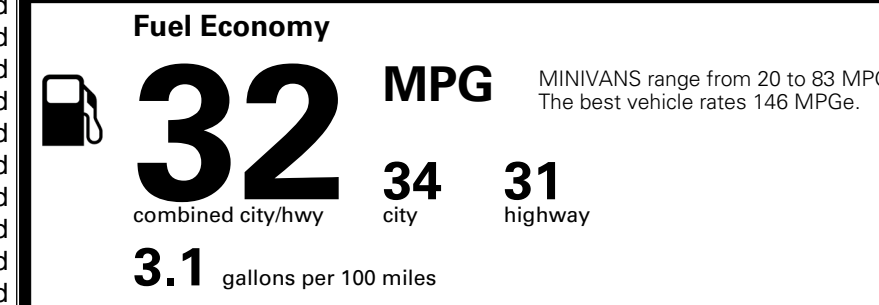

\$495.00
 \$285.00
 \$45.00

MSRP INCLUDING OPTIONS

\$ 54,315.00

INLAND FREIGHT AND HANDLING

\$ 1,545.00

TOTAL MANUFACTURER'S SUGGESTED RETAIL PRICE ▶

\$ 55,860.00

TOTAL ADDITIONAL WEIGHT: 10.9

EPA DOT Fuel Economy and Environment

Gasoline Vehicle

You save \$750
 in fuel costs over 5 years compared to the average new vehicle.

Annual fuel cost
\$1,550

Actual results will vary for many reasons, including driving conditions and how you drive and maintain your vehicle. The average new vehicle gets 29 MPG and costs \$8,500 to fuel over 5 years. Cost estimates are based on 15,000 miles per year at \$ 3.30 per gallon. MPGe is miles per gasoline gallon equivalent. Vehicle emissions are a significant cause of climate change and smog.