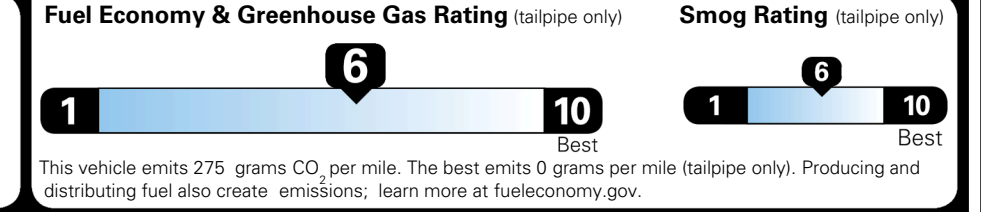

\$495.00
 \$285.00
 \$45.00

MSRP INCLUDING OPTIONS

\$ 54,315.00

INLAND FREIGHT AND HANDLING

\$ 1,545.00

TOTAL MANUFACTURER'S SUGGESTED RETAIL PRICE ▶

\$ 55,860.00

TOTAL ADDITIONAL WEIGHT: 10.9

EPA DOT Fuel Economy and Environment

Gasoline Vehicle

You save \$750
 in fuel costs over 5 years compared to the average new vehicle.

Annual fuel cost
\$1,550

Actual results will vary for many reasons, including driving conditions and how you drive and maintain your vehicle. The average new vehicle gets 29 MPG and costs \$8,500 to fuel over 5 years. Cost estimates are based on 15,000 miles per year at \$ 3.30 per gallon. MPGe is miles per gasoline gallon equivalent. Vehicle emissions are a significant cause of climate change and smog.