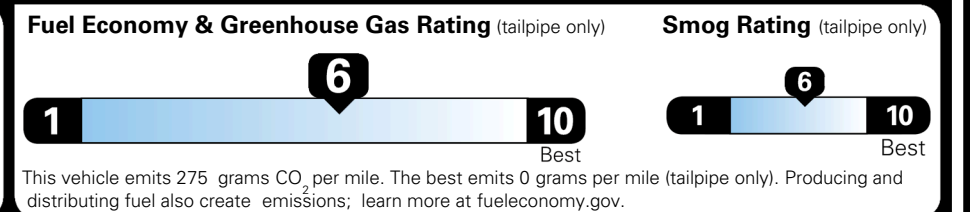

TOTAL ADDITIONAL WEIGHT: 10.1

EPA DOT Fuel Economy and Environment

Gasoline Vehicle

You save \$750
 in fuel costs over 5 years compared to the average new vehicle.

Annual fuel cost \$1,550

Actual results will vary for many reasons, including driving conditions and how you drive and maintain your vehicle. The average new vehicle gets 29 MPG and costs \$8,500 to fuel over 5 years. Cost estimates are based on 15,000 miles per year at \$ 3.30 per gallon. MPGe is miles per gasoline gallon equivalent. Vehicle emissions are a significant cause of climate change and smog.