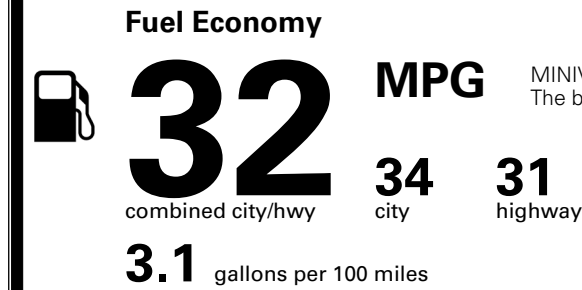

\$495.00
 Included

 \$285.00
 \$130.00
 \$45.00

MSRP INCLUDING OPTIONS

\$ 54,445.00

INLAND FREIGHT AND HANDLING

\$ 1,545.00

TOTAL MANUFACTURER'S SUGGESTED RETAIL PRICE ▶

\$ 55,990.00

TOTAL ADDITIONAL WEIGHT: 14.7

EPA DOT Fuel Economy and Environment

Gasoline Vehicle

MINIVANS range from 20 to 83 MPG. The best vehicle rates 146 MPGe.

You save \$750
 in fuel costs over 5 years compared to the average new vehicle.