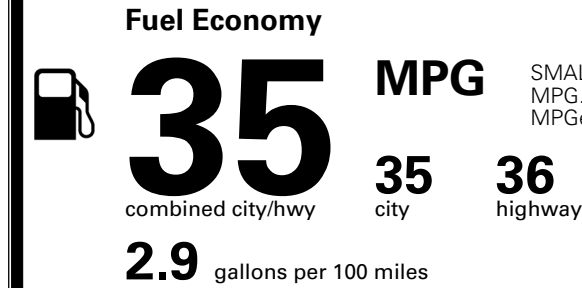

\$1,000.00
 \$380.00
 \$200.00
 \$45.00

MSRP INCLUDING OPTIONS

\$ 35,415.00

INLAND FREIGHT AND HANDLING

\$ 1,495.00

TOTAL MANUFACTURER'S SUGGESTED RETAIL PRICE ▶

\$ 36,910.00

TOTAL ADDITIONAL WEIGHT: 20.0

EPA DOT Fuel Economy and Environment

Gasoline Vehicle

SMALL SUVs range from 14 to 125 MPG. The best vehicle rates 146 MPGe.

You save \$1,500
 in fuel costs over 5 years compared to the average new vehicle.