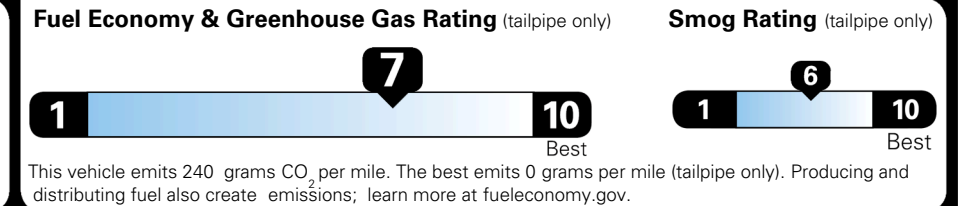

TOTAL ADDITIONAL WEIGHT: 6.6

EPA DOT Fuel Economy and Environment

Gasoline Vehicle

Fuel Economy

37 MPG
 combined city/hwy

37 MPG
 city

36 MPG
 highway

2.7 gallons per 100 miles

SMALL SUVs range from 14 to 138 MPG. The best vehicle rates 146 MPGe.

You save
\$1,750
 in fuel costs
 over 5 years
 compared to the
 average new vehicle.

Annual fuel cost
\$1,350

Actual results will vary for many reasons, including driving conditions and how you drive and maintain your vehicle. The average new vehicle gets 29 MPG and costs \$8,500 to fuel over 5 years. Cost estimates are based on 15,000 miles per year at \$ 3.30 per gallon. MPGe is miles per gasoline gallon equivalent. Vehicle emissions are a significant cause of climate change and smog.